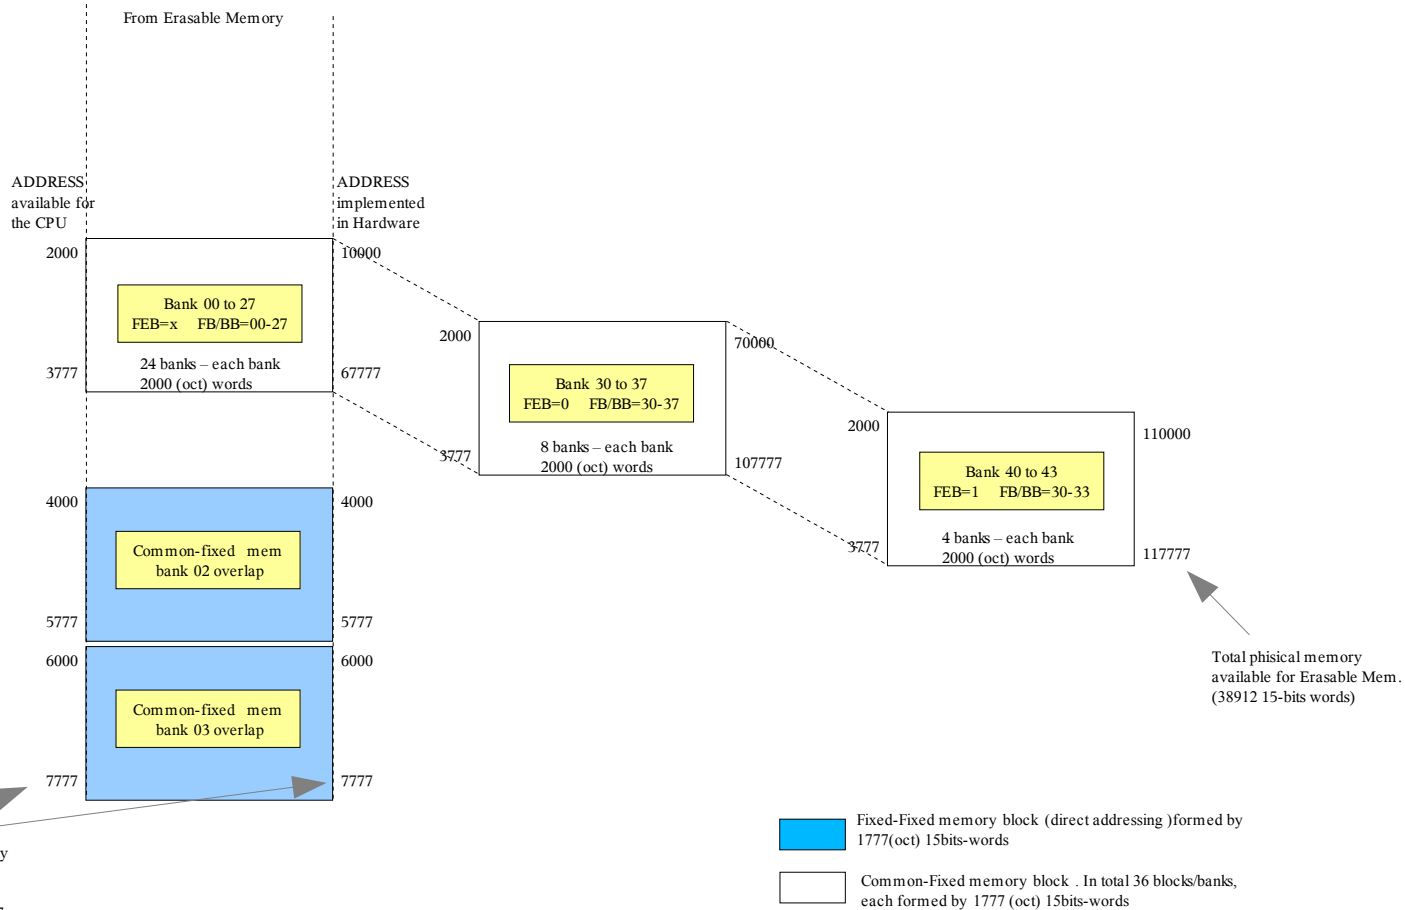

AGC Erasable Memory – Memory Map

AGC Read Only Memory – Memory map

Considering that Read Only Memory has a 12-bits address bus, can directly address from 0000 to 7777 (form 000 to FFF in Hex)