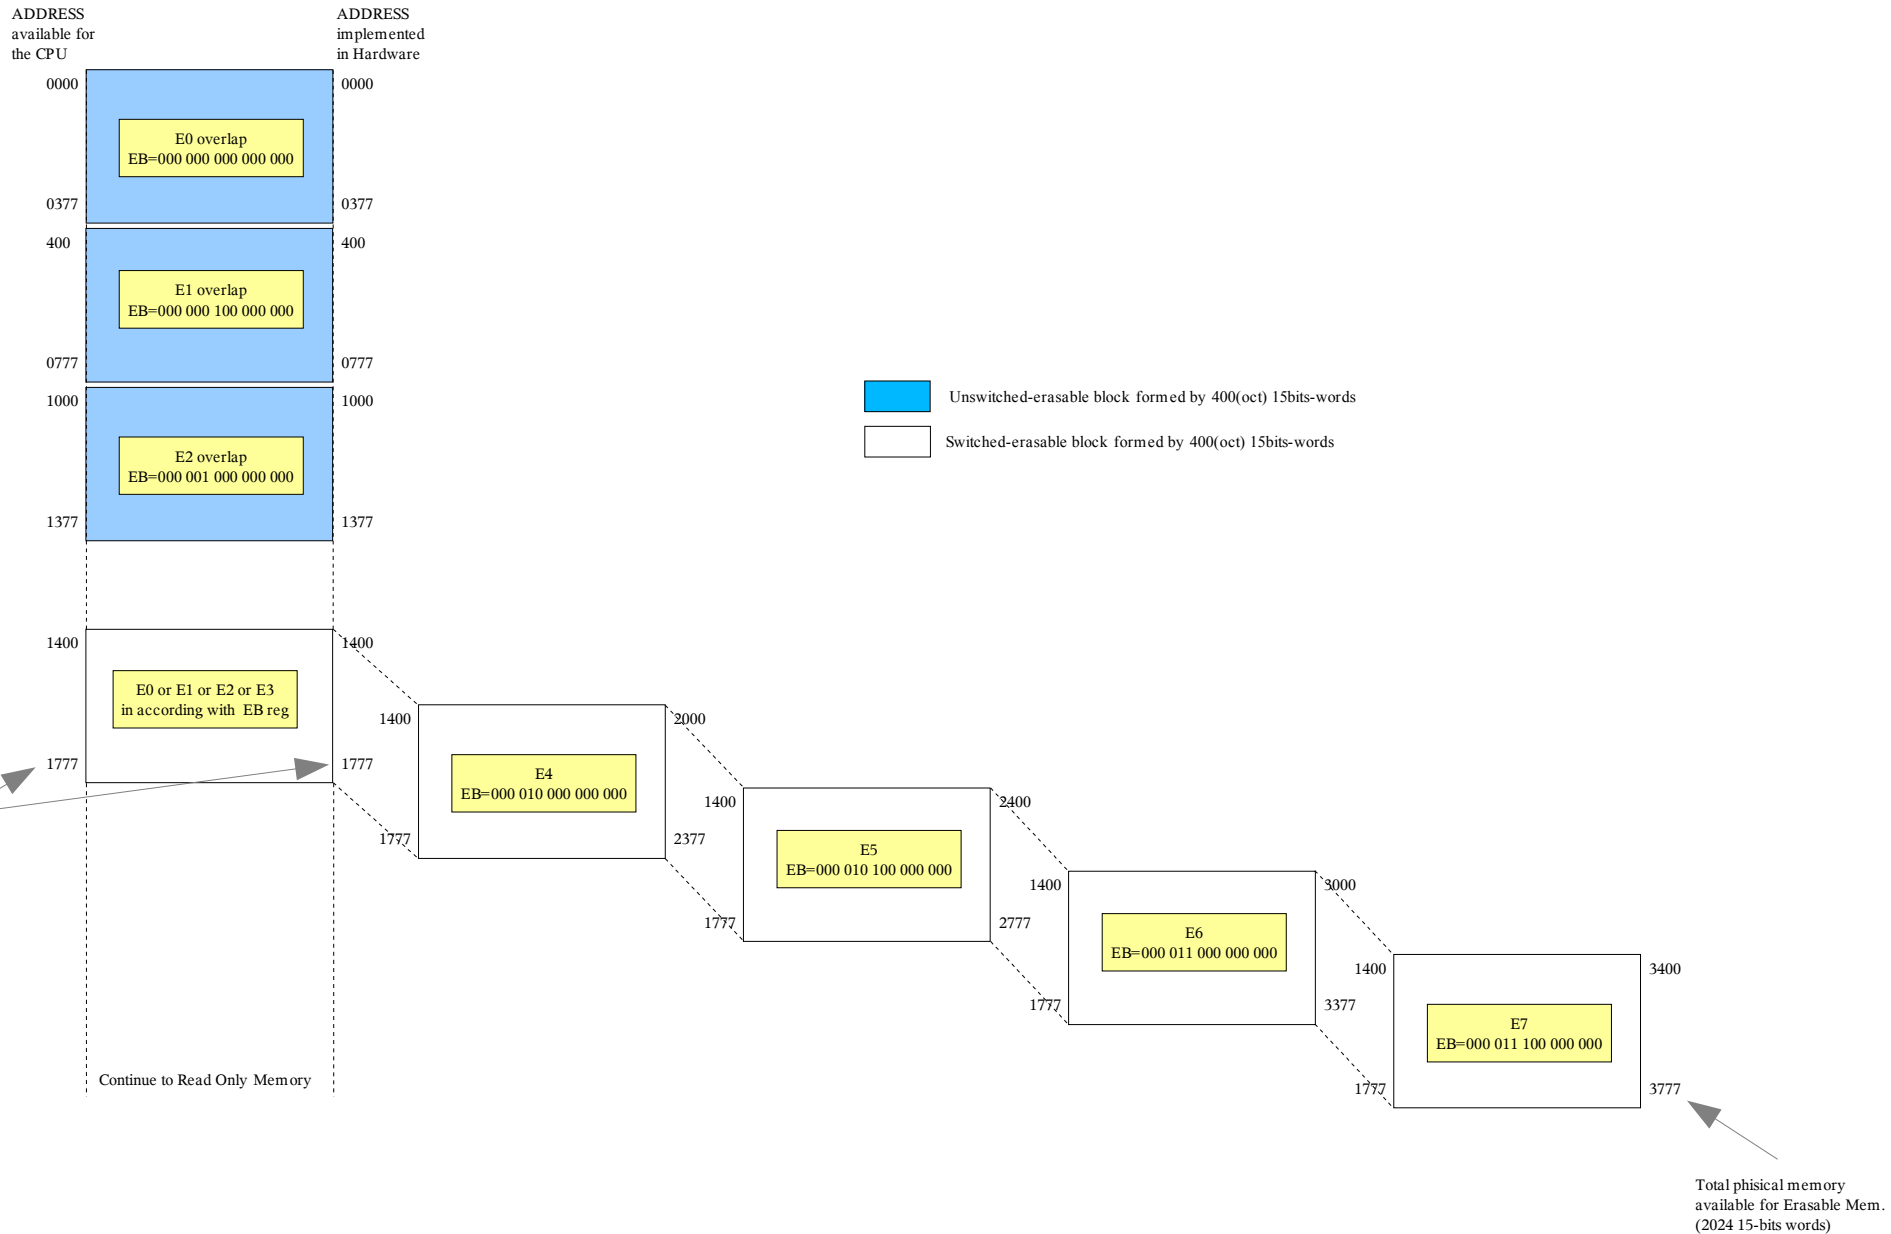

AGC Erasable Memory – Memory Map

AGC Read Only Memory – Memory map

Considering that Read Only Memory has a 12-bits address bus, can directly address from 0000 to 7777 (form 000 to FFF in Hex)